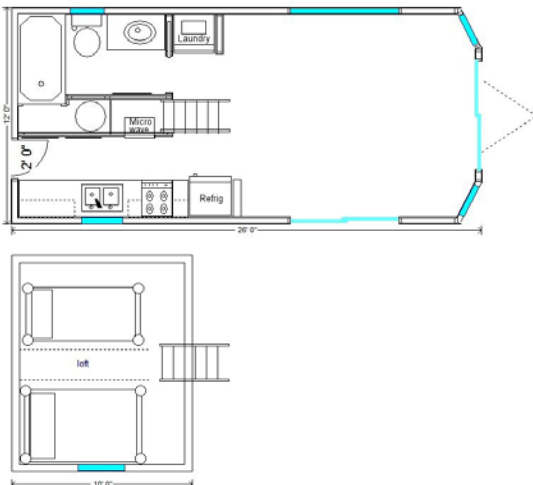

Rich's Portable Cabins

150 Bidwell Rd, North Powder, OR

541 898-2444

www.richsportablecabins.com

Miller

This portable cabin combines great features with a compact design for tight installations. Since the bedroom is in the loft, the living room is quite large and will fit a lot of your furnishings. The kitchen has apartment size appliances and is fully functional for your cooking enjoyment.

Not to be outdone by its big brothers, this portable cabin also has a laundry center and a large bathroom with a tub/shower. The loft sleeping area features our stand up loft feature that is very popular.

Exterior Height: 15'10"; Width: 13'10"; Length: 26'

Interior Width: 12'; Length: 26'

Interior Living Space: 312 sq ft

Weight: Approximately 18,000 lbs

Floor Plan

Photos