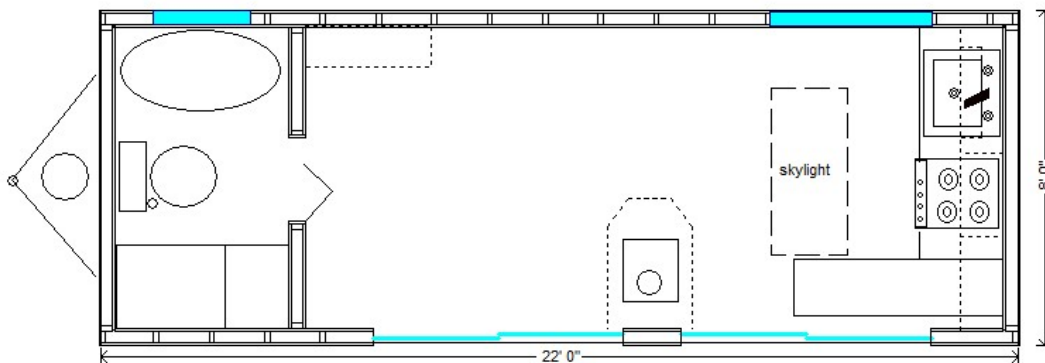

At only 8 feet wide this is truly a Tiny Home and it can be towed anywhere by a ¾ ton truck or larger. All the conveniences of home, made portable!

In this bathroom we were even able to get in a tub! In this particular cabin not much is given up in order to go small!

Floorplan

Photos